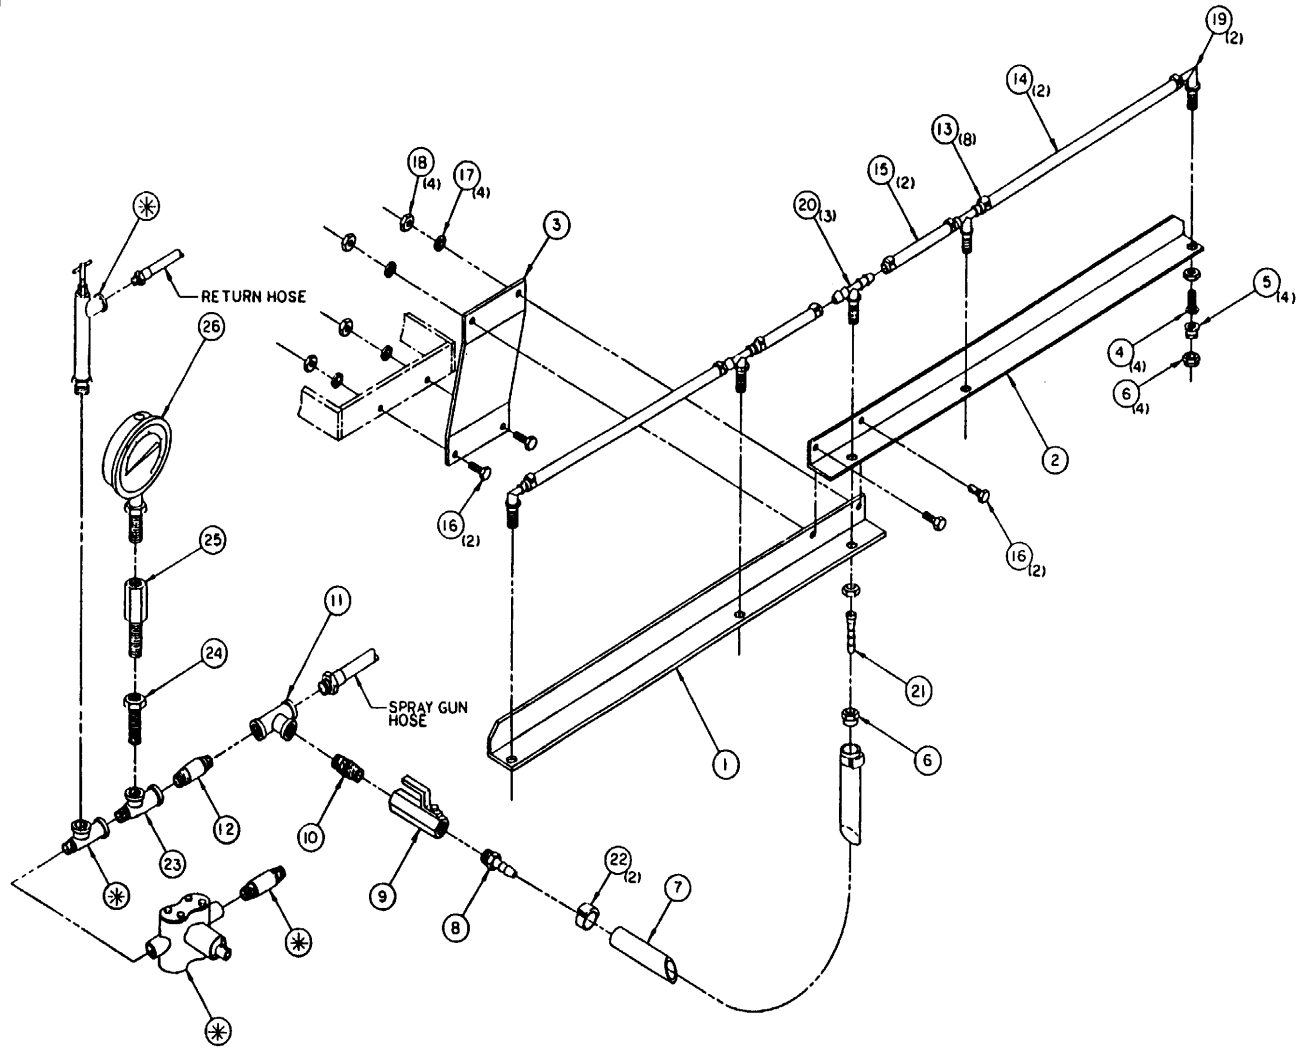

DATE	BY	REV
8-27-91	REV A	100-0200

4NB SPRAY BOOM

* ITEMS ON EXISTING PS322 & PS322T

MACKISSIC, INC.	
PARKER FORD, PA. 19457	
PS322 & PS322T	REV. 1/4
4 NOZZLE SPRAY BOOM	
8-27-91	REV. A 100-0200