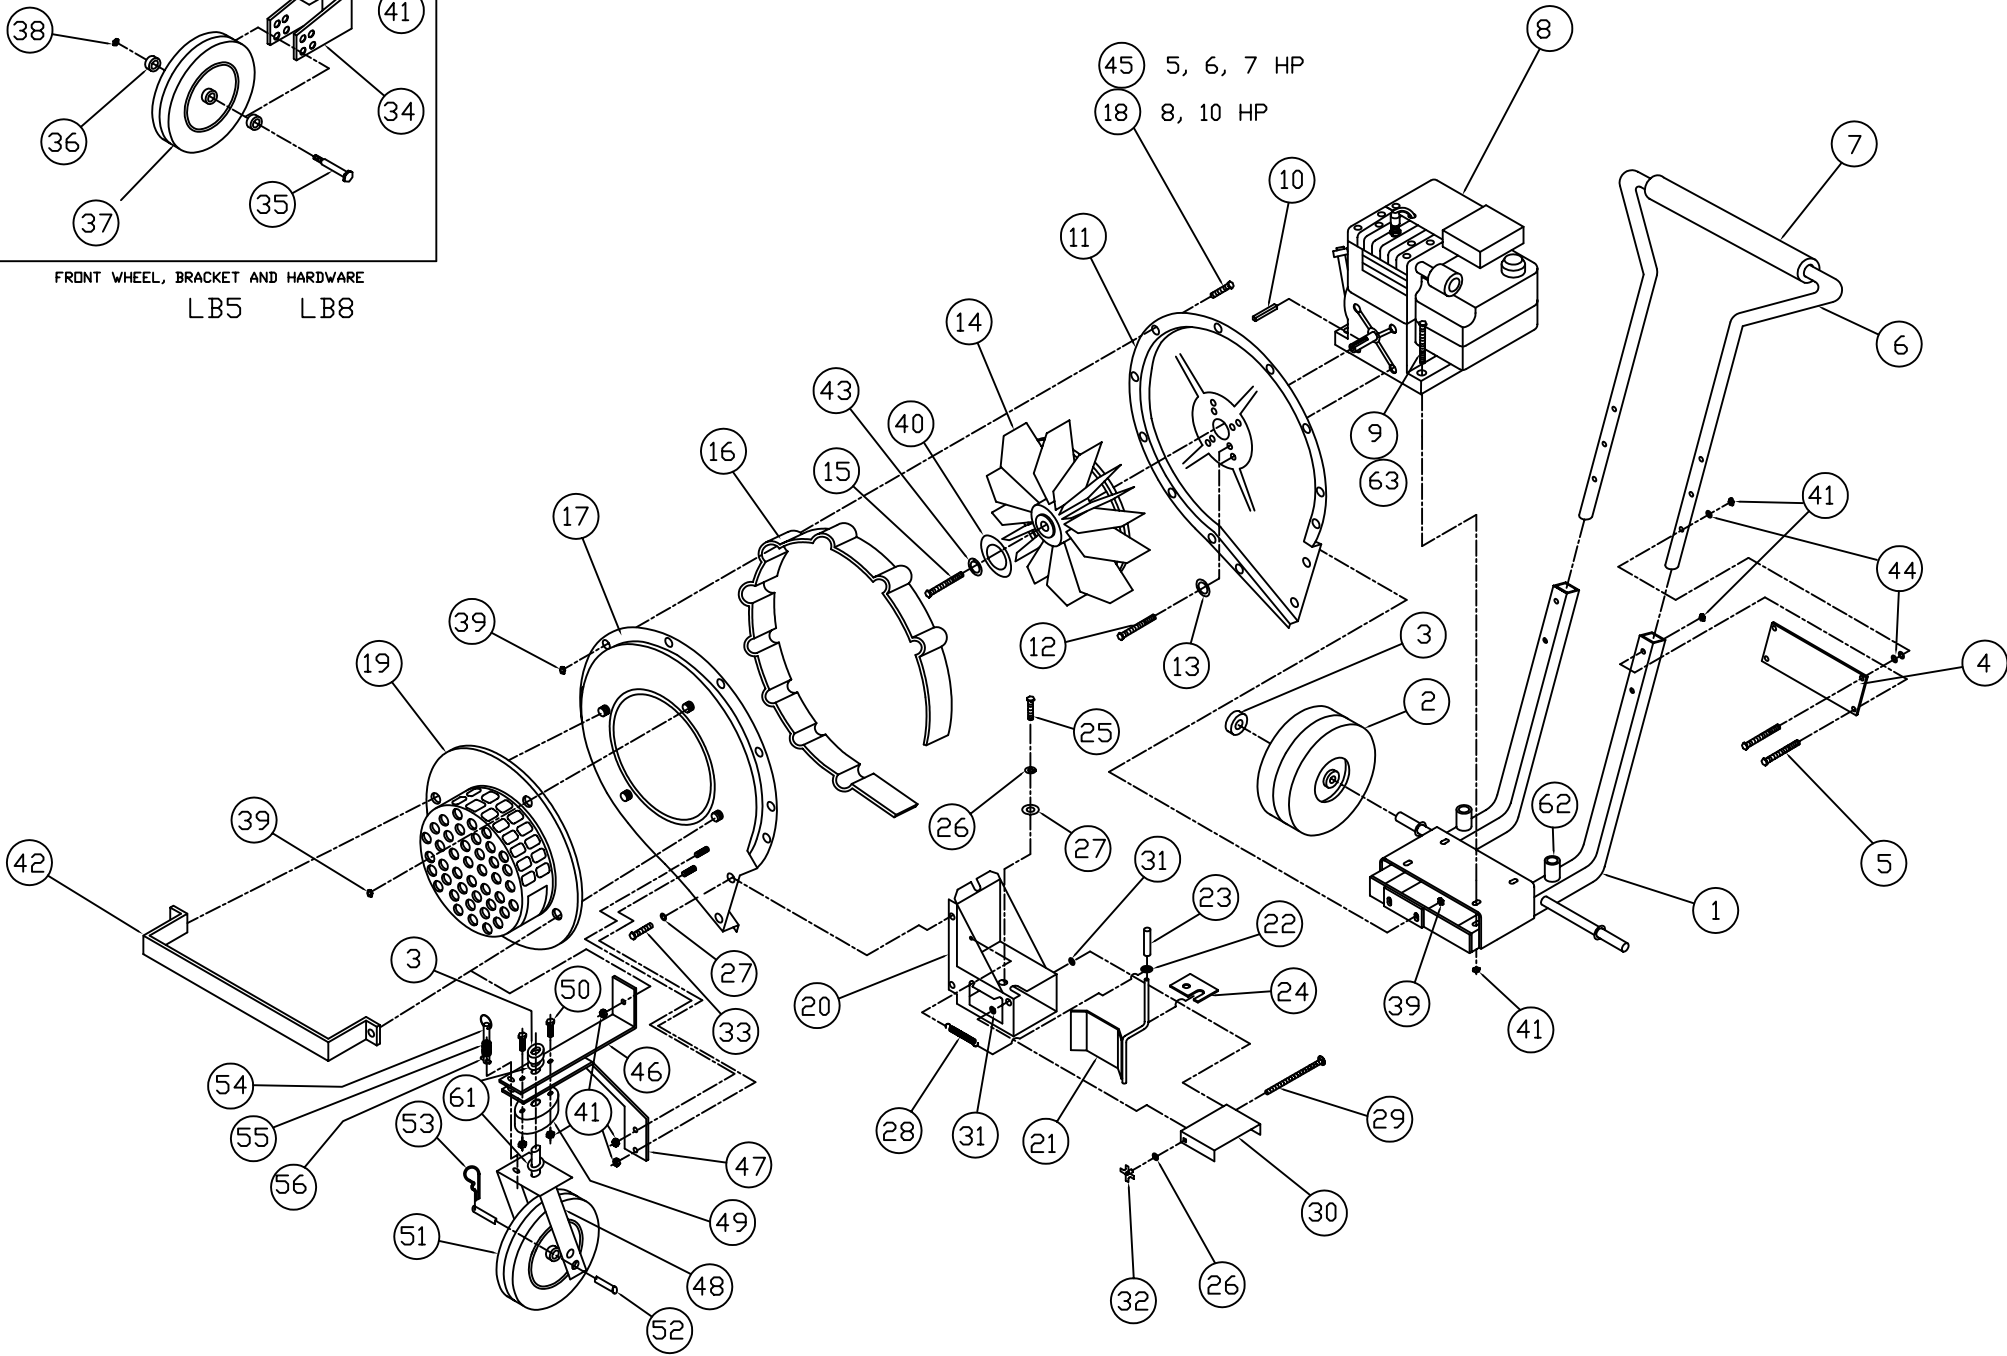

## LEAF BLOWER PARTS LIST

ITEM NO.	PART NO.	QTY.	DESCRIPTION
1	705-0088-G	1	LOWER FRAME WELDMENT WITH GUSSET
2	030-0240	2	4.10/3.50 – 6 PNEUMATIC WHEEL – <b>ALL EZ MODELS</b>
2	703-0108	2	4.10/3.50 – 4 PNEUMATIC WHEEL – <b>LB800, LB1100</b>
3	090-0536	3	SHAFT COLLAR
4	705-0132	1	METAL HANDLE BAR BRACE
5	090-0072	4	5/16-18 X 2" HHCS
6	705-0034	1	UPPER HANDLEBAR ASSEMBLY
7	705-0002	1	HANDLEBAR GRIP
8		1	<b>ENGINE – SEE PART # AT END OF THIS LIST</b>
9	090-0090	4	5/16-18 X 1 1/2" HHCS – <b>800 SERIES MODELS</b>
10	703-0424	1	1/4 X 1/4 X 2 KEY
11	705-0095	1	ENGINE HOUSING WELDMENT
12	090-0408	4	5/16-24 X 3/4" HHCS
13	090-0394	4	5/16 SPLIT LOCKWASHER
14	705-0180	1	IMPELLER
15	090-0021	1	3/8-24 X 1 1/4" HHCS
16	705-0097	1	HOUSING SPACER – <b>1100 &amp; 1350 SERIES MODELS</b>
17	705-0093	1	FRONT HOUSING WELDMENT
18	090-0090	11	5/16-18 X 1 1/2" HHCS – <b>1100 &amp; 1350 SERIES MODELS</b>
19	703-0021-A	1	IMPELLER HOUSING COVER
20	705-0100	1	CHUTE WELDMENT - <b>LB800</b>
20	705-0104	1	CHUTE WELDMENT – <b>1100 &amp; 1350 SERIES MODELS</b>
21	705-0108	1	DIVERTER WELDMENT ASSEMBLY – <b>LB800</b>
21	705-0110	1	DIVERTER WELDMENT ASSEMBLT – <b>1100 &amp; 1350 MODELS</b>
22	090-0225	1	3/8" INTERNAL TOOTH LOCKWASHER
23	701-0185	1	DIVERTER HANDLE GRIP
24	705-0113	1	DIVERTER CLIP
25	090-0052	1	1/4-20 X 1/2" HHCS
26	090-0378	2	1/4 SPLIT LOCKWASHER
27	090-0232	5	1/4 USS FLATWASHER
28	703-0425	1	DIVERTER EXTENSION SPRING
29	090-0480	1	1/4-20 X 5" CARRIAGE BOLT – <b>LB800</b>
29	090-0481	1	1/4-20 X 6" CARRIAGE BOLT – <b>1100 &amp; 1350 SERIES MODELS</b>
30	705-0098	1	DEFLECTOR – <b>LB800</b>
30	705-0099	1	DEFLECTOR – <b>1100 &amp; 1350 SERIES MODELS</b>
31	090-0223	2	1/4" INTERNAL TOOTH LOCKWASHER
32	705-0049	1	ADJUSTMENT KNOB – 1/4-20 THREAD
33	090-0503	4	5/16-18 X 5/8" SELF TAPPING HHCS
34	705-0014	1	FRONT WHEEL BRACKET – <b>LB800, LB1100</b>
35	705-0056-2	1	1/2" SHOULDER BOLT
36	500-0010	2	WHEEL SPACER
37	703-0025	1	FRONT WHEEL – <b>LB800, LB1100</b>
38	090-0461	1	3/8-16 NYLOCK NUT
39	090-0418	20	5/16-18 WHIZ NUT
40	090-0540	1	2" FLATWASHER
41	090-0460	12	5/16-18 NYLOCK NUT
42	705-0150	1	LIFT HANDLE – <b>MC &amp; M MODELS</b>
43	090-0228	1	3/8 SPLIT LOCKWASHER
44	090-0233	6	5/16 USS FLATWASHER
45	090-0067	11	5/16-18 X 5/8" HHCS
46	705-0159	1	WHEEL SUPPORT – TOP BRACKET
47	705-0160	1	WHEEL SUPPORT – BOTTOM BRACKET
48	705-0161	1	WHEEL BRACKET WELDMENT