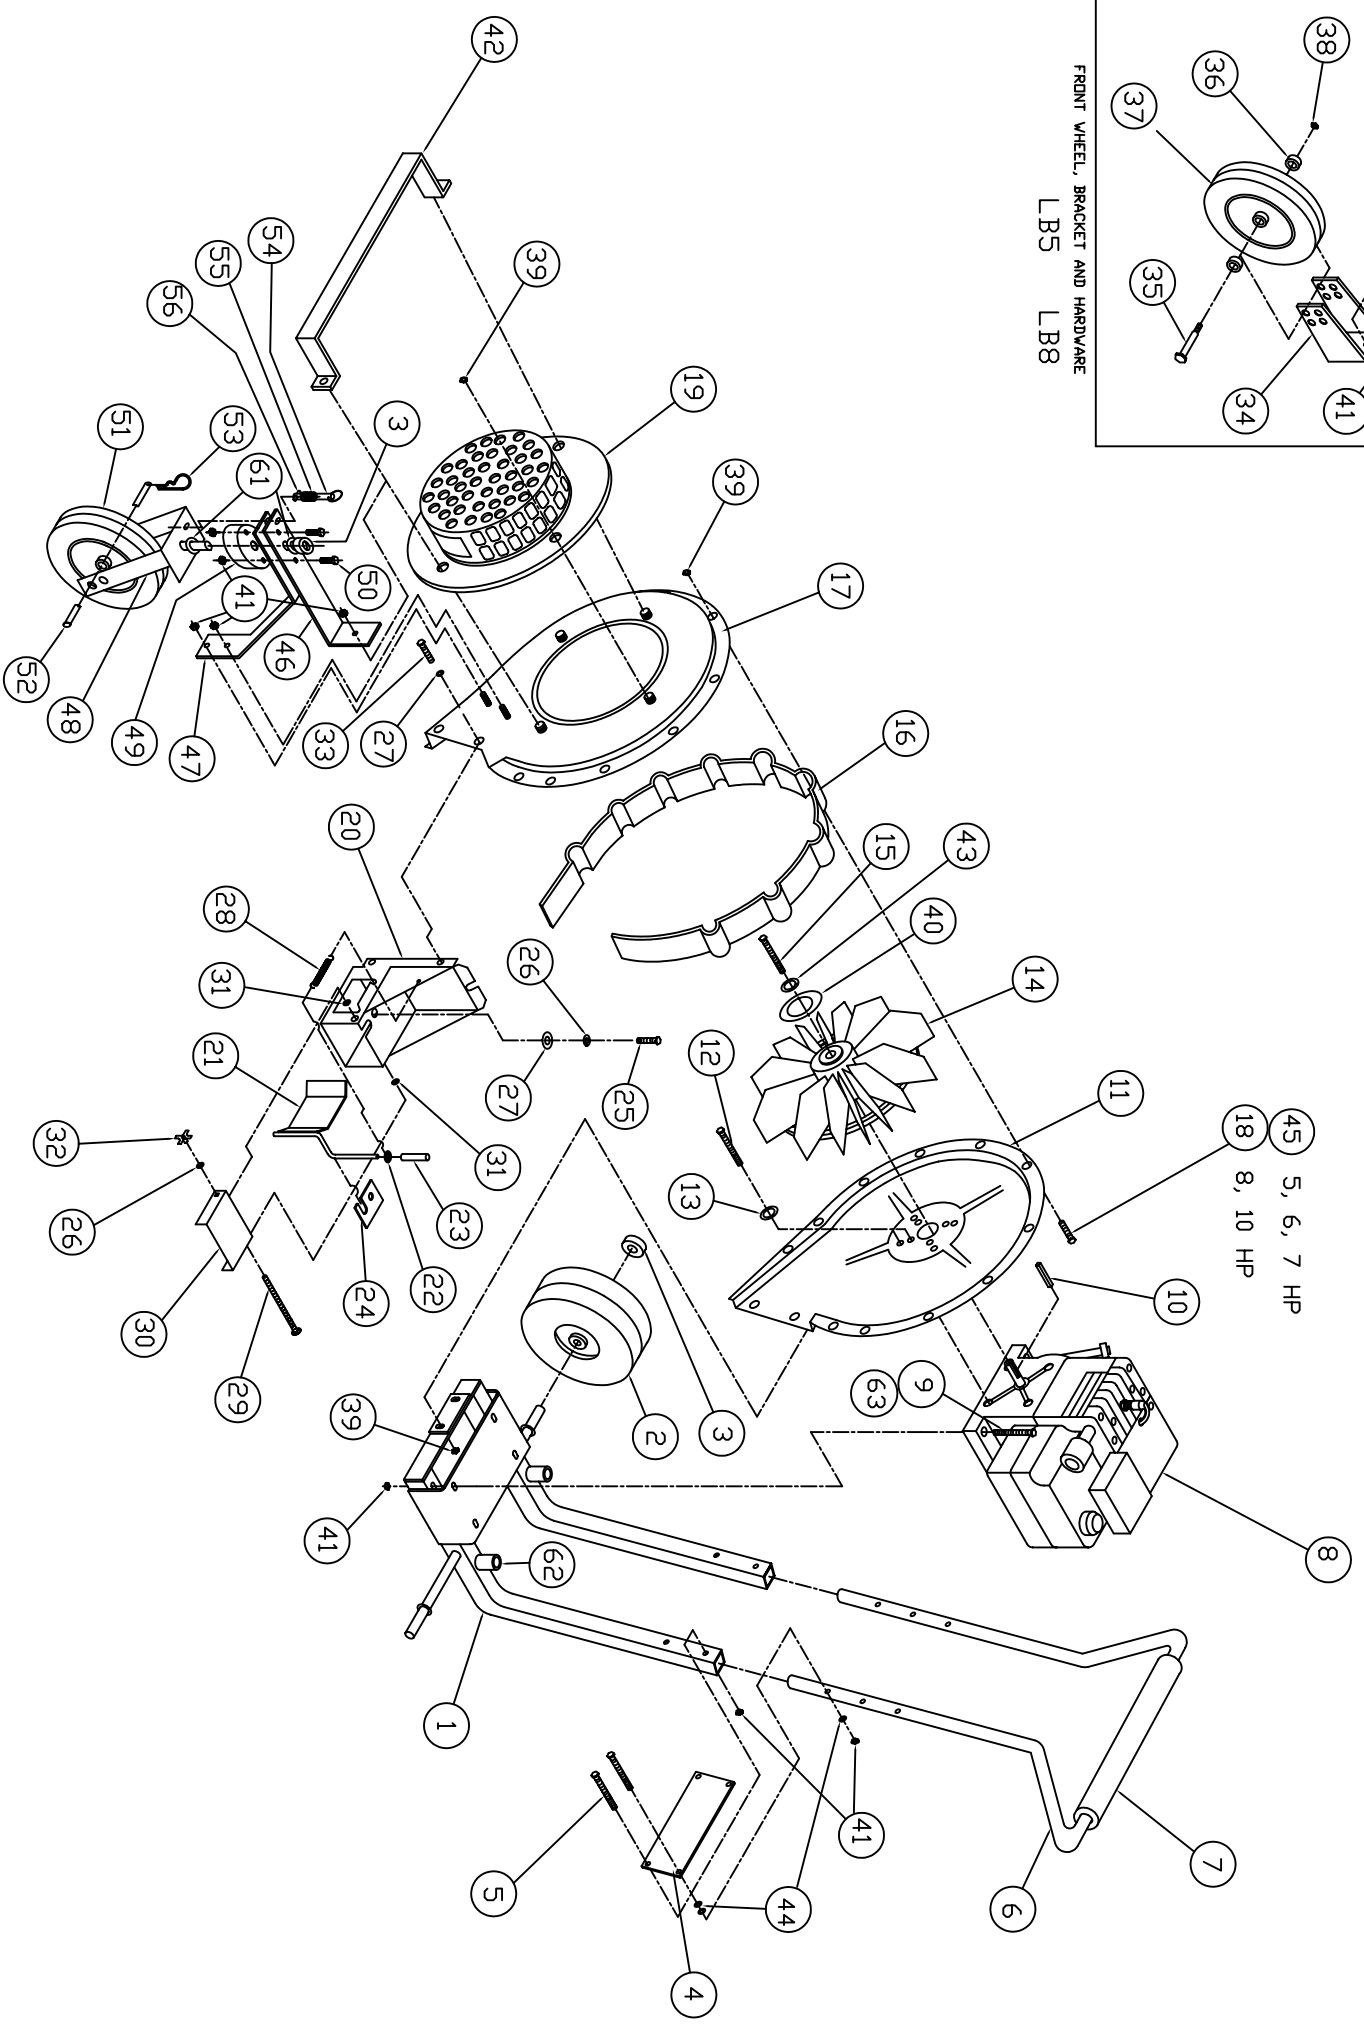

FRONT WHEEL, BRACKET AND HARDWARE
LB5 LB8

LEAF BLOWER PARTS LIST

ITEM NO.	PART NO.	QTY.	DESCRIPTION
1	705-0088-G	1	LOWER FRAME WELDMENT WITH GUSSET
2	030-0240	2	4.10/3.50 – 6 PNEUMATIC WHEEL – ALL EZ MODELS
2	703-0108	2	4.10/3.50 – 4 PNEUMATIC WHEEL – LB800, LB1100
3	090-0536	3	SHAFT COLLAR
4	705-0132	1	METAL HANDLE BAR BRACE
5	090-0072	4	5/16-18 X 2" HHCS
6	705-0034	1	UPPER HANDLEBAR ASSEMBLY
7	705-0002	1	HANDLEBAR GRIP
8		1	ENGINE – SEE PART # AT END OF THIS LIST
9	090-0090	4	5/16-18 X 1 1/2" HHCS – 800 SERIES MODELS
10	703-0424	1	1/4 X 1/4 X 2 KEY
11	705-0095	1	ENGINE HOUSING WELDMENT
12	090-0408	4	5/16-24 X 3/4" HHCS
13	090-0394	4	5/16 SPLIT LOCKWASHER
14	705-0180	1	IMPELLER
15	090-0021	1	3/8-24 X 1 1/4" HHCS
16	705-0097	1	HOUSING SPACER – 1100 & 1350 SERIES MODELS
17	705-0093	1	FRONT HOUSING WELDMENT
18	090-0090	11	5/16-18 X 1 1/2" HHCS – 1100 & 1350 SERIES MODELS
19	703-0021-A	1	IMPELLER HOUSING COVER
20	705-0100	1	CHUTE WELDMENT - LB800
20	705-0104	1	CHUTE WELDMENT – 1100 & 1350 SERIES MODELS
21	705-0108	1	DIVERTER WELDMENT ASSEMBLY – LB800
21	705-0110	1	DIVERTER WELDMENT ASSEMBLT – 1100 & 1350 MODELS
22	090-0225	1	3/8" INTERNAL TOOTH LOCKWASHER
23	701-0185	1	DIVERTER HANDLE GRIP
24	705-0113	1	DIVERTER CLIP
25	090-0052	1	1/4-20 X 1/2" HHCS
26	090-0378	2	1/4 SPLIT LOCKWASHER
27	090-0232	5	1/4 USS FLATWASHER
28	703-0425	1	DIVERTER EXTENSION SPRING
29	090-0480	1	1/4-20 X 5" CARRIAGE BOLT – LB800
29	090-0481	1	1/4-20 X 6" CARRIAGE BOLT – 1100 & 1350 SERIES MODELS
30	705-0098	1	DEFLECTOR – LB800
30	705-0099	1	DEFLECTOR – 1100 & 1350 SERIES MODELS
31	090-0223	2	1/4" INTERNAL TOOTH LOCKWASHER
32	705-0049	1	ADJUSTMENT KNOB – 1/4-20 THREAD
33	090-0503	4	5/16-18 X 5/8" SELF TAPPING HHCS
34	705-0014	1	FRONT WHEEL BRACKET – LB800, LB1100
35	705-0056-2	1	1/2" SHOULDER BOLT
36	500-0010	2	WHEEL SPACER
37	703-0025	1	FRONT WHEEL – LB800, LB1100
38	090-0461	1	3/8-16 NYLOCK NUT
39	090-0418	20	5/16-18 WHIZ NUT
40	090-0540	1	2" FLATWASHER
41	090-0460	12	5/16-18 NYLOCK NUT
42	705-0150	1	LIFT HANDLE – MC & M MODELS
43	090-0228	1	3/8 SPLIT LOCKWASHER
44	090-0233	6	5/16 USS FLATWASHER
45	090-0067	11	5/16-18 X 5/8" HHCS
46	705-0159	1	WHEEL SUPPORT – TOP BRACKET
47	705-0160	1	WHEEL SUPPORT – BOTTOM BRACKET
48	705-0161	1	WHEEL BRACKET WELDMENT