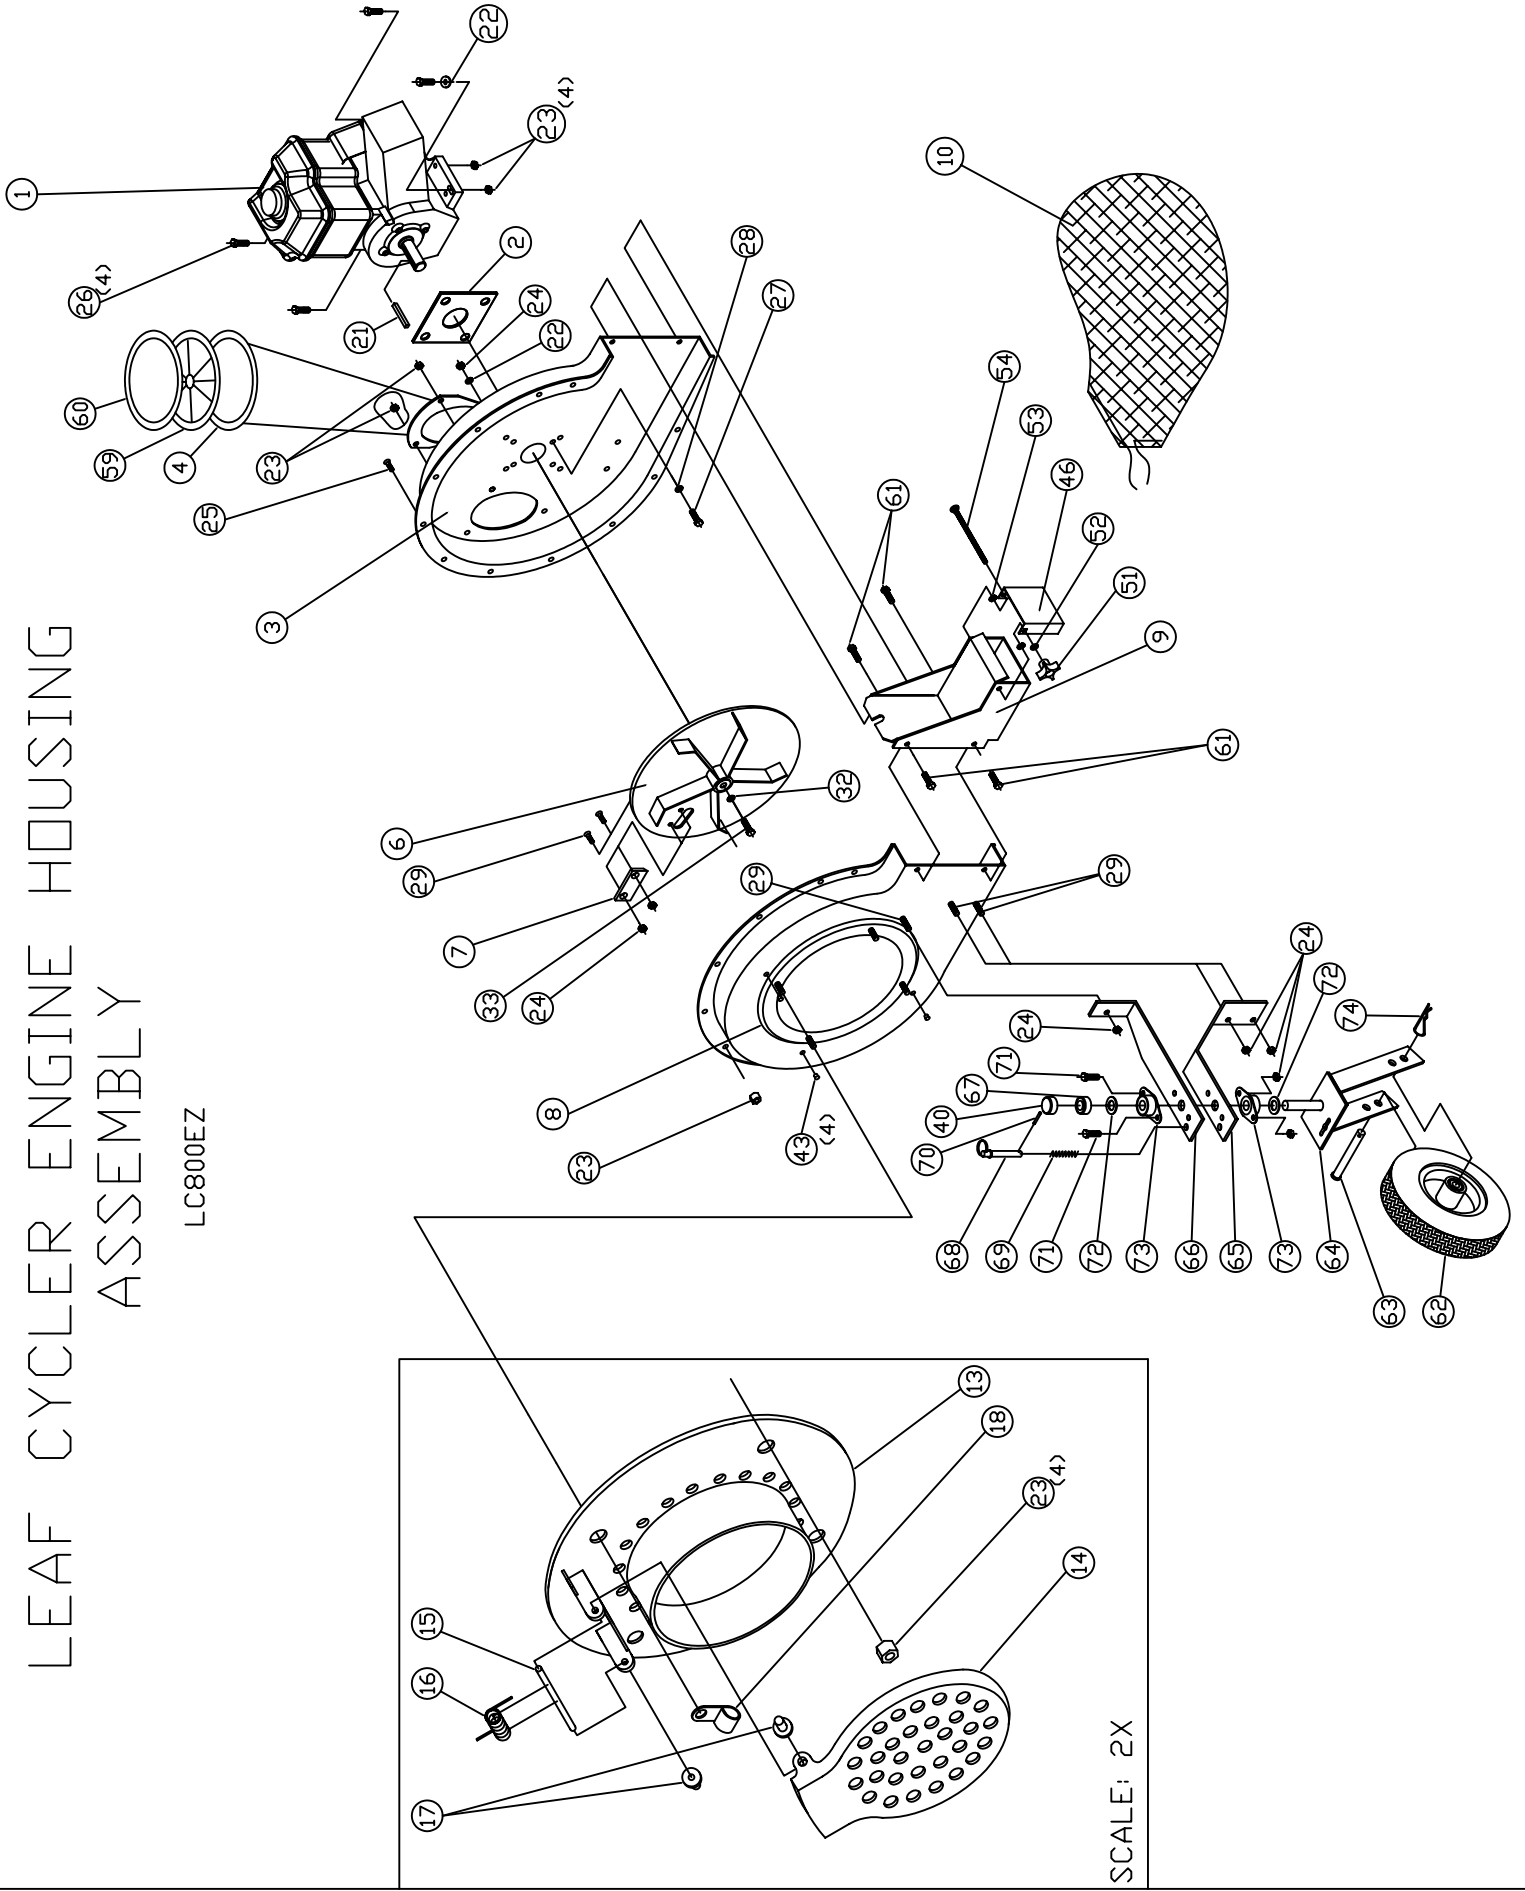

69	709-3409	1	SPRING
70	090-0454	1	1/8 X 1" ROLL PIN
71	090-0088	2	5/16-18 X 1" HHCS
72	090-0615	2	SHIM
73	030-0264	2	BEARING
74	100-0015	1	3/32 HAIR SPRING COTTER

LEAF CYCLER ENGINE HOUSING ASSEMBLY

LC800EZ