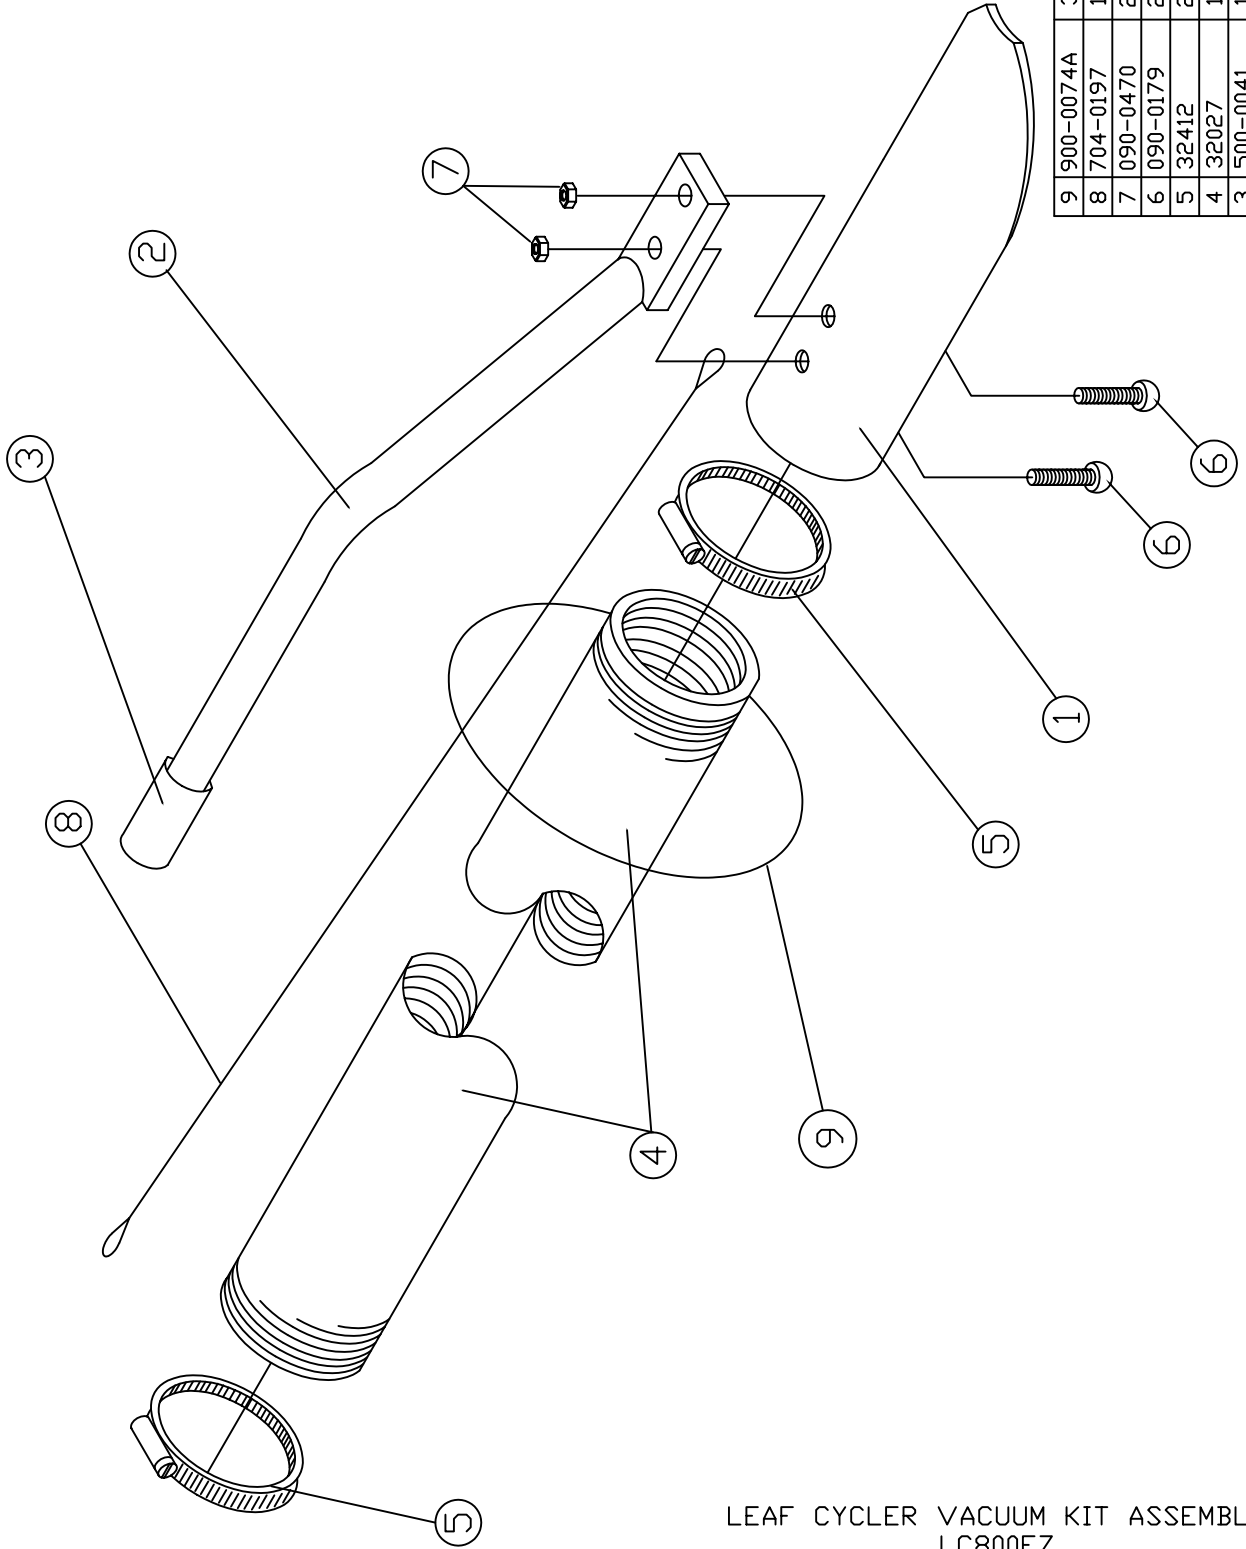

LEAF CYCLER HANDLE ASSEMBLY

LC800EZ

LC800EZ

LEAF CYCLER VACUUM KIT ASSEMBLY

LC800EZ

NO.	PART #	QTY	DESCRIPTION
9	900-0074A	3	CABLE TIE
8	704-0197	1	WIRE TETHER
7	090-0470	2	1/4-20 NYLOCK LOCKNUT
6	090-0179	2	1/4-20x3/4" RD HD MACH SCW
5	32412	2	6-1/8" HOSE CLAMP
4	32027	1	6" DIA HOSE x 8'
3	500-0041	1	BLACK HANDLE GRIP
2	804-0078	1	HANDLE
1	704-0117	1	PICK-UP SNOOT