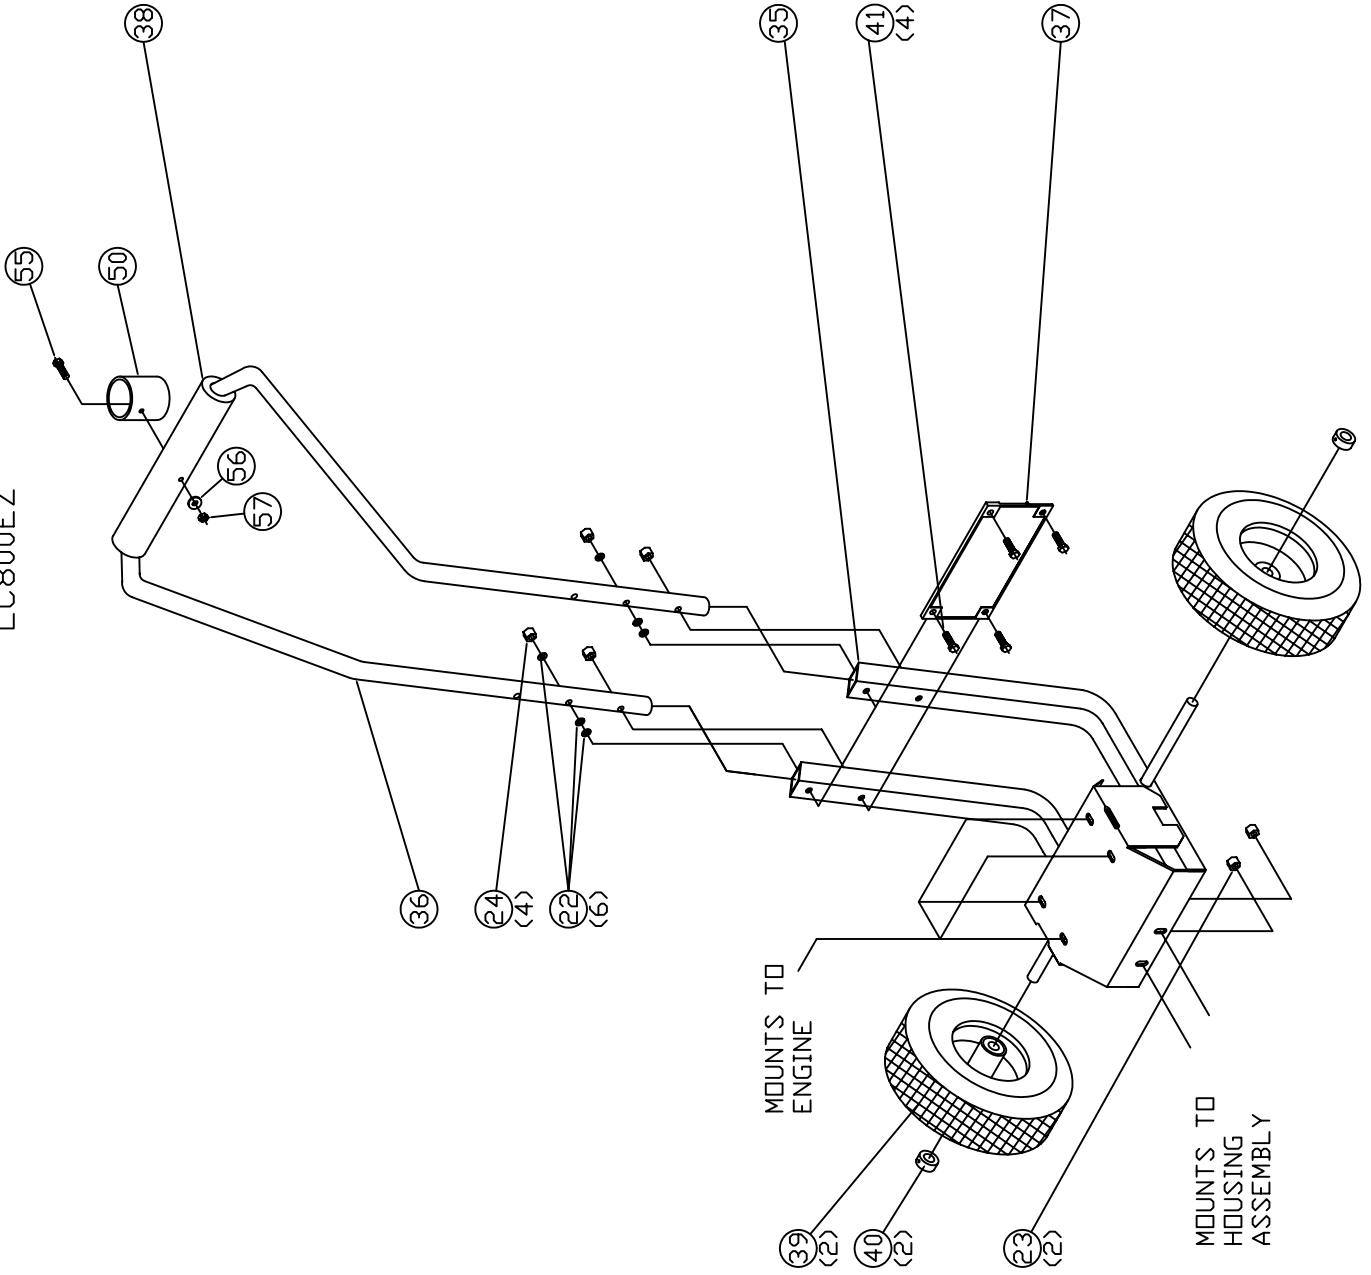

LEAF CYCLER HANDLE ASSEMBLY

LC800EZ

LC800EZ

LEAF CYCLER VACUUM KIT ASSEMBLY

LC800EZ

NO.	PART #	QTY	DESCRIPTION
9	900-0074A	3	CABLE TIE
8	704-0197	1	WIRE TETHER
7	090-0470	2	1/4-20 NYLOCK LOCKNUT
6	090-0179	2	1/4-20x3/4" RD HD MACH SCW
5	32412	2	6-1/8" HOSE CLAMP
4	32027	1	6" DIA HOSE x 8'
3	500-0041	1	BLACK HANDLE GRIP
2	804-0078	1	HANDLE
1	704-0117	1	PICK-UP SNOOT