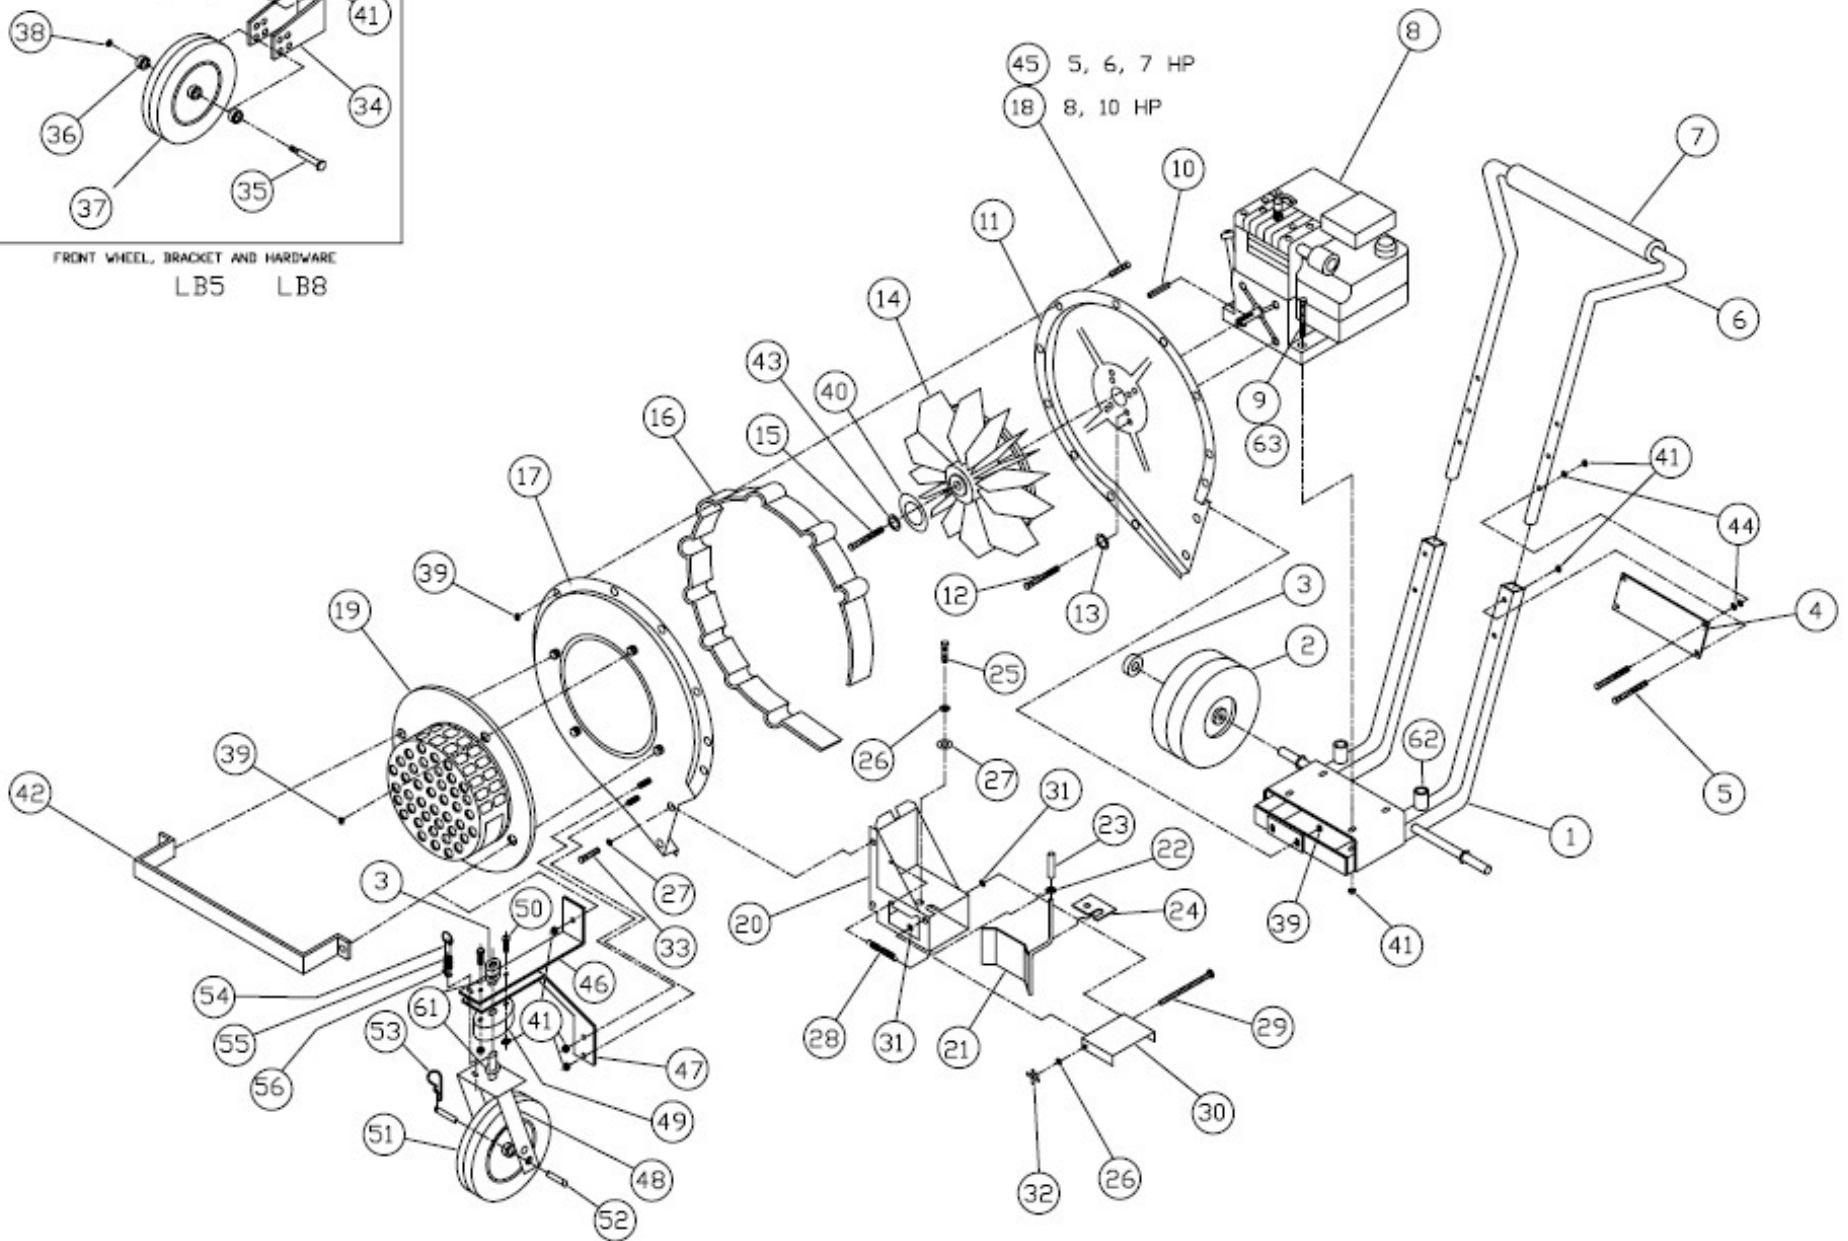

FRONT WHEEL, BRACKET AND HARDWARE
LB5 LB8

45 5, 6, 7 HP
18 8, 10 HP

LEAF BLOWER PARTS LIST

ITEM NO.	PART NO.	QTY.	DESCRIPTION
1	705-0196	1	LOWER FRAME WELDMENT
2	030-0240	2	4.10/3.50 – 6 PNEUMATIC WHEEL – EZ MODELS
2	030-0641	2	4.10/3.50 – 4 PNEUMATIC WHEEL – LB800, LB1100, LB800EX, LB1100EX
3	090-0536	2	SHAFT COLLAR
3a	090-0457	1	PUSH CAP – EZ MODELS
3a	500-0010	1	SPACER – EZ MODELS
4	705-0132	1	METAL HANDLE BAR BRACE
4	705-0192	1	MIGHTY MAC HANDLE BAR BRACE
5	090-0072	4	5/16-18 X 2" HHCS
6	705-0034	1	UPPER HANDLEBAR ASSEMBLY
7	705-0002	1	HANDLEBAR GRIP
8		1	ENGINE – SEE PART # AT END OF THIS LIST
9	090-0090	4	5/16-18 X 1 1/2" HHCS – 800 SERIES MODELS
10	703-0424	1	1/4 X 1/4 X 2 KEY
11	705-0095	1	ENGINE HOUSING WELDMENT
12	090-0408	4	5/16-24 X 3/4" HHCS
13	090-0394	4	5/16 SPLIT LOCKWASHER
14	705-0180	1	IMPELLER
14	705-0201	1	IMPELLER – ALL LB1450'S
15	090-0021	1	3/8-24 X 1 1/4" HHCS
16	705-0097	1	HOUSING SPACER – 1100 & 1450 SERIES MODELS
17	705-0187	1	FRONT HOUSING WELDMENT
18	090-0090	11	5/16-18 X 1 1/2" HHCS – 1100 & 1450 SERIES MODELS
19	703-0021-A	1	IMPELLER HOUSING COVER
20	705-0100	1	CHUTE WELDMENT - LB800
20	705-0104	1	CHUTE WELDMENT – 1100 & 1450 SERIES MODELS
21	705-0108	1	DIVERTER WELDMENT ASSEMBLY – LB800
21	705-0110	1	DIVERTER WELDMENT ASSEMBLY – 1100 & 1450 MODELS
22	090-0225	1	3/8" INTERNAL TOOTH LOCKWASHER
23	701-0185	1	DIVERTER HANDLE GRIP
24	705-0113	1	DIVERTER CLIP
25	090-0052	1	1/4-20 X 1/2" HHCS
26	090-0378	2	1/4 SPLIT LOCKWASHER
27	090-0232	5	1/4 USS FLATWASHER
28	703-0425	1	DIVERTER EXTENSION SPRING
29	090-0480	1	1/4-20 X 5" CARRIAGE BOLT – LB800
29	090-0481	1	1/4-20 X 6" CARRIAGE BOLT – 1100 & 1450 SERIES MODELS
30	705-0098	1	DEFLECTOR – LB800
30	705-0099	1	DEFLECTOR – 1100 & 1450 SERIES MODELS
31	090-0223	2	1/4" INTERNAL TOOTH LOCKWASHER
32	705-0049	1	ADJUSTMENT KNOB – 1/4-20 THREAD
33	090-0503	4	5/16-18 X 5/8" SELF TAPPING HHCS
34	704-0177	1	FRONT WHEEL BRACKET – LB800, LB1100
35	705-0056-2	1	1/2" SHOULDER BOLT
36	500-0010	2	WHEEL SPACER
37	703-0025	1	FRONT WHEEL – LB800, LB1100
38	090-0461	1	3/8-16 NYLOCK NUT
39	090-0418	20	5/16-18 WHIZ NUT
40	090-0540	1	2" FLATWASHER
41	090-0460	12	5/16-18 NYLOCK NUT
42	705-0150	1	LIFT HANDLE – EZMC & EZM MODELS
43	090-0228	1	3/8 SPLIT LOCKWASHER
44	090-0233	6	5/16 USS FLATWASHER
45	090-0067	11	5/16-18 X 5/8" HHCS